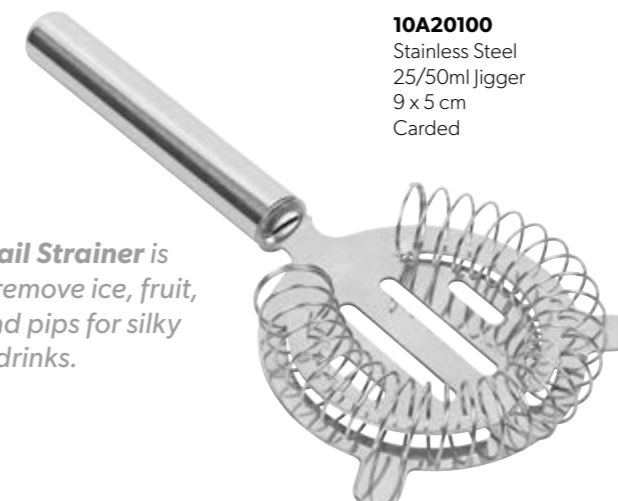

A Cocktail Strainer is used to remove ice, fruit, herbs and pips for silky smooth drinks.