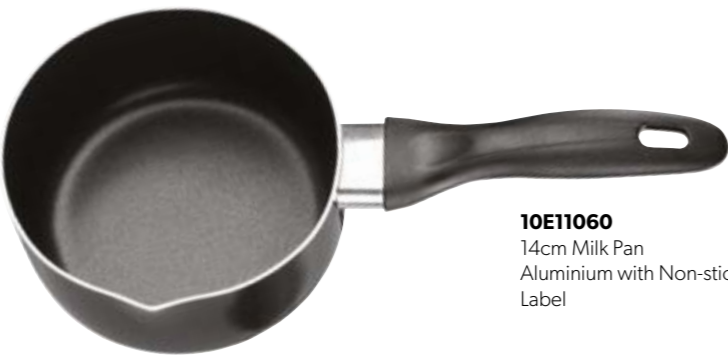

10E11060
14cm Milk Pan
Aluminium with Non-stick Coating
Label