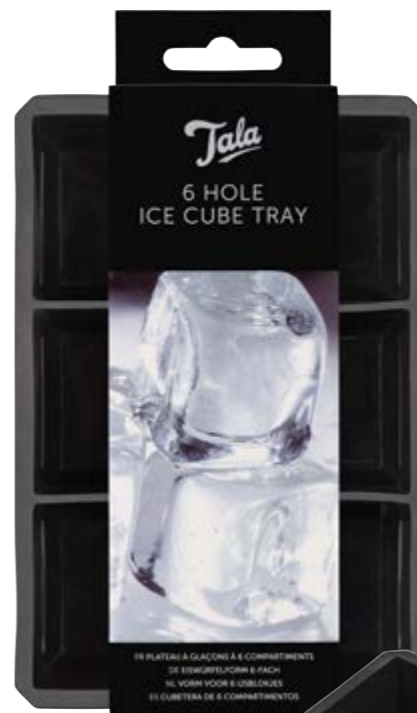

**Silicone Ice Cube Trays** are flexible for easy release. Large ice cubes melt more slowly for a cooler drink that retains its flavour.

**NEW 10A17148**  
Large 6 Cube Ice Tray  
4.5cm Ice Cubes  
Carded