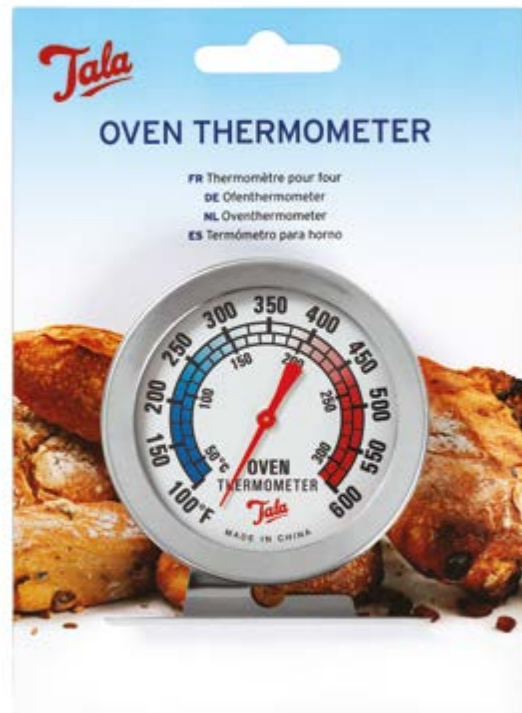

Jam Thermometer for making jams, marmalades and confectionery. With clear and easy to read temperature settings in Celsius and Fahrenheit.