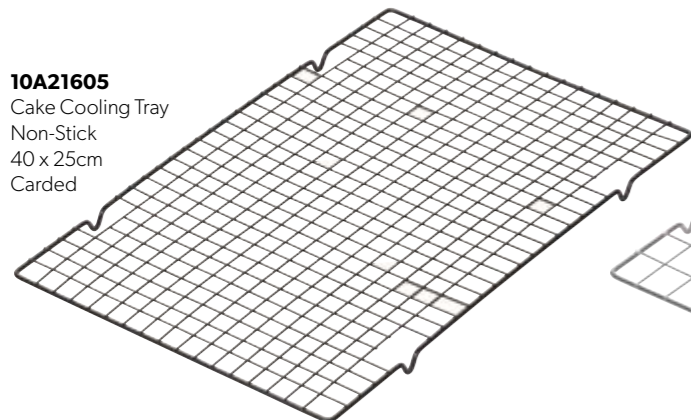

10A21603
3 Tier Cake Cooling Rack
Non-Stick
40 x 25cm
Carded

10A21605
Cake Cooling Tray
Non-Stick
40 x 25cm
Carded