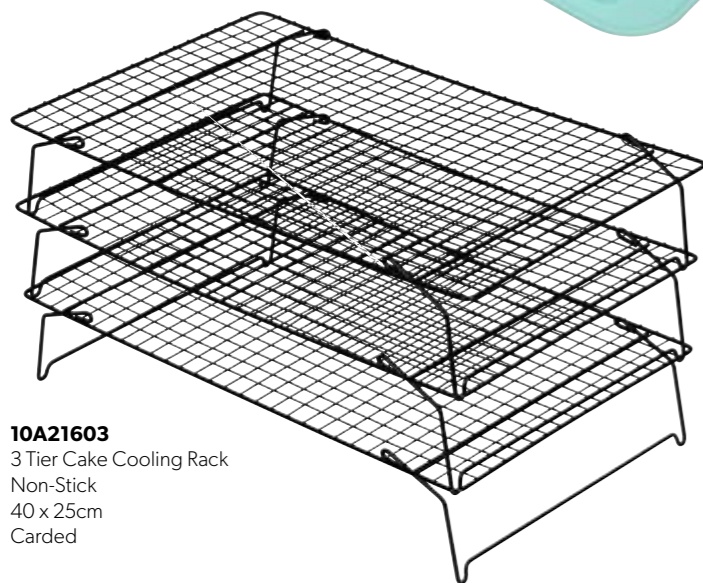

NEW
10A00189
6 Dinosaur Shape
Silicone Cake Mould
Carded