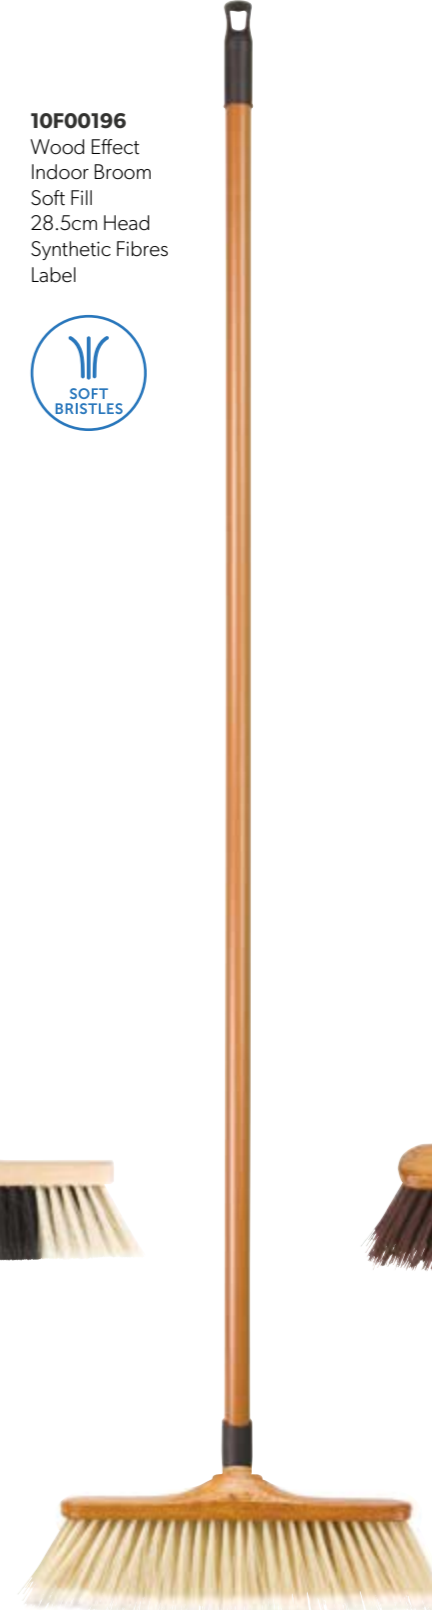

**10F00005**  
Wooden Indoor Broom  
29cm Head  
Synthetic Fibres  
Label

**10F00196**  
Wood Effect  
Indoor Broom  
Soft Fill  
28.5cm Head  
Synthetic Fibres  
Label

**10F00197**  
Wood Effect  
Indoor Broom  
Stiff Fill  
28.5cm Head  
Synthetic Fibres  
Label