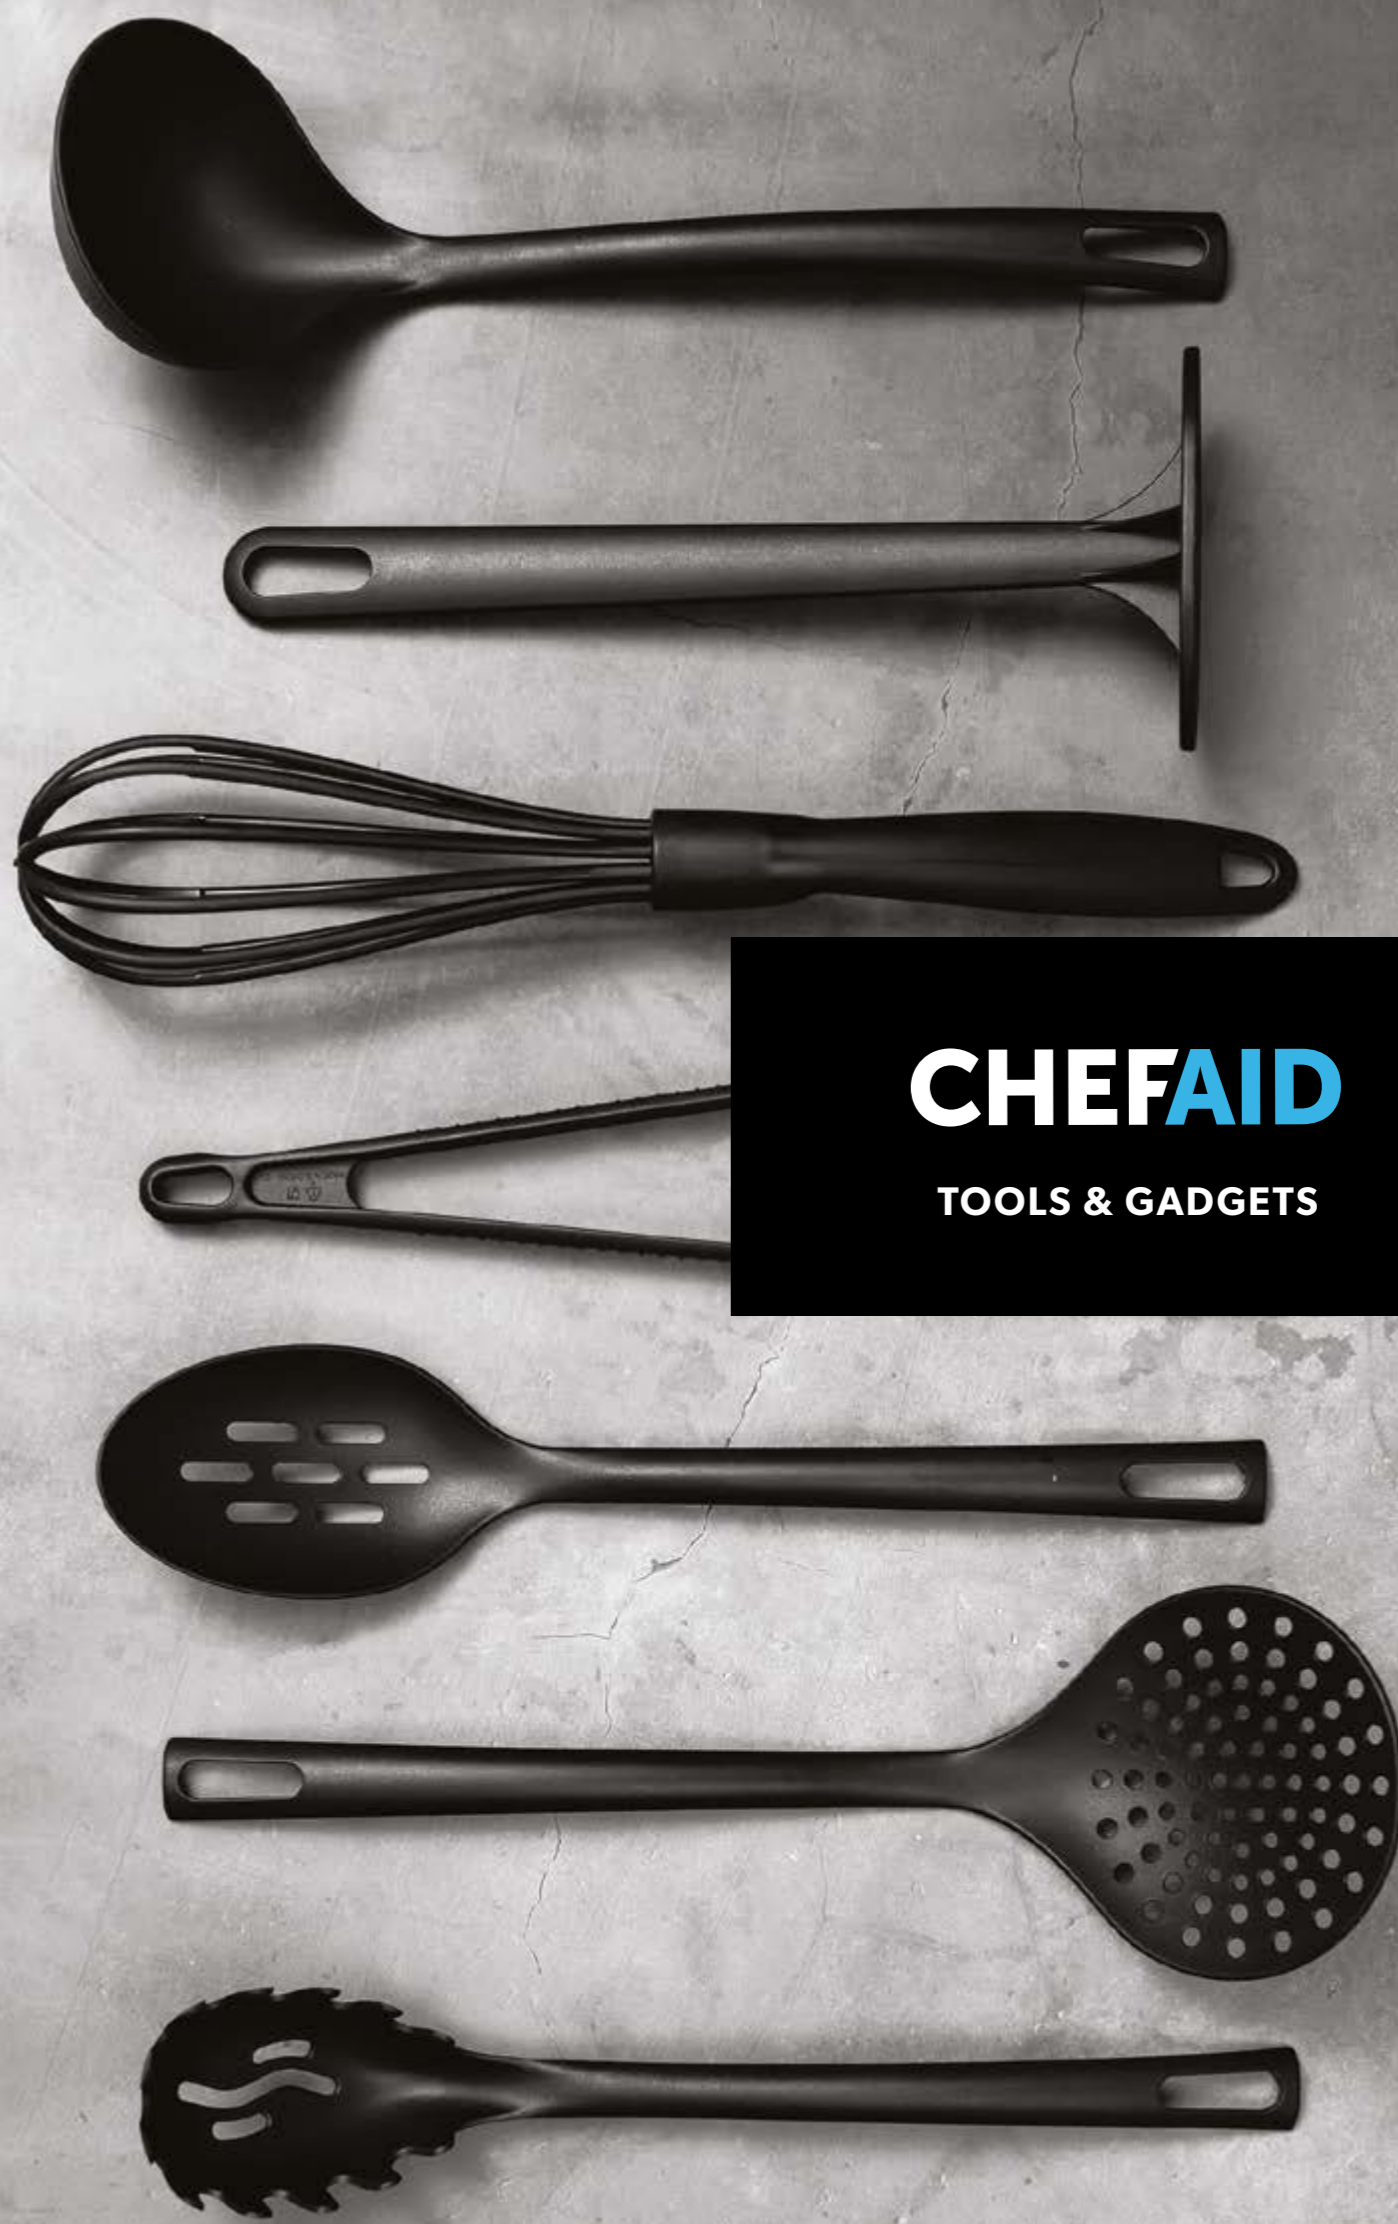

*They are extremely durable and while they are lightweight the thickness means they do not bend or warp.*

**10E10789**  
Poly Chopping Board  
24 x 16.5 x 0.9cm  
Label

**10E10790**  
Poly Chopping Board  
29 x 19 x 0.9cm  
Label

**10E10788**  
Poly Chopping Board  
35 x 25 x 0.9cm  
Label

**CHEFAID**  
TOOLS & GADGETS

**10E01782**  
Speed Peeler  
Blister card

**10E92411**  
Stainless Steel Peeler  
Carded

**10E10234**  
Swivel Peeler  
Carded