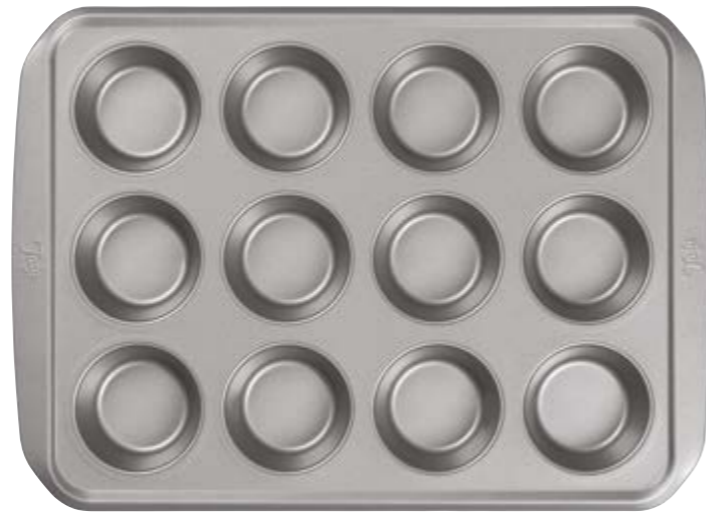

**10A11611**  
12 Cup Muffin Pan  
34 x 26 x 3.5cm approx  
Carded

Each item in the Everyday Bakeware Range features **wide rims and handles for easy and safe handling.**

Each product from our Everyday Range is made from **carbon steel with a Xylan non-stick coating**. This ensures even heat distribution, easy food release and the ability to withstand the trials of everyday use.