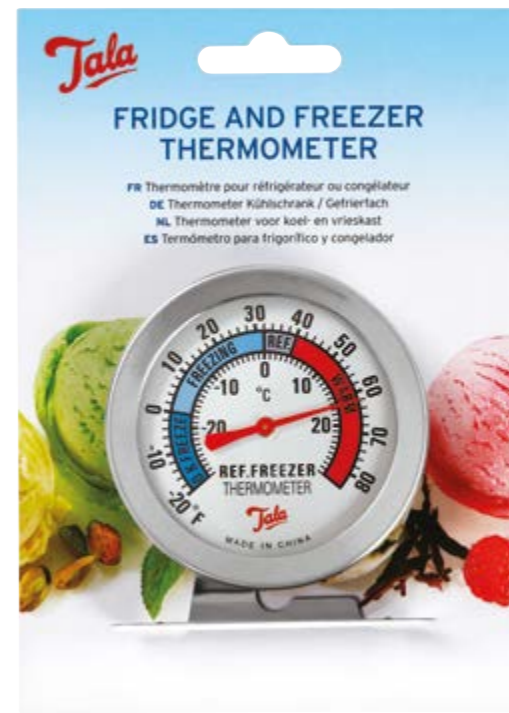

10A04103
3" Fridge / Freezer
Thermometer
Carded