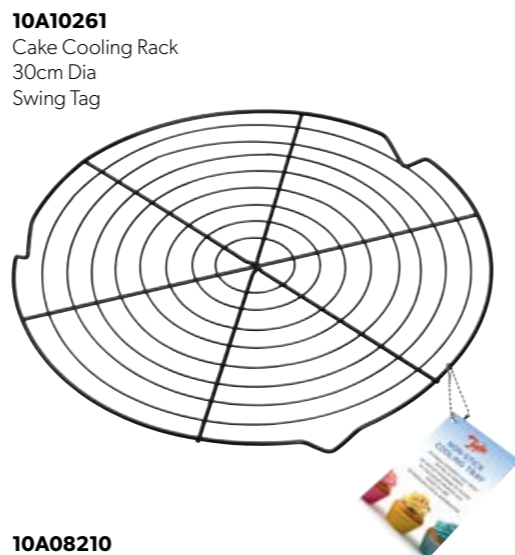

10A08210
Cake Cooling Rack
46 x 25cm
Carded