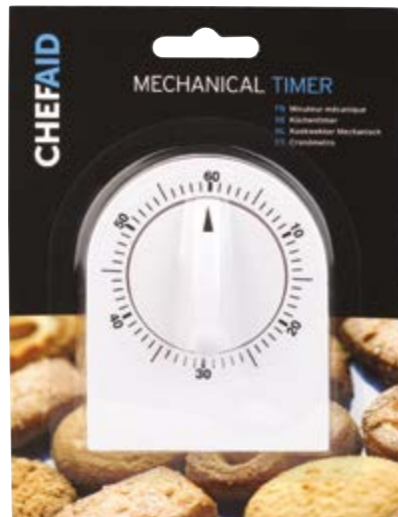

**10E01627**  
Onion Holder  
Carded

**NEW**  
**10E10239**  
Pizza Cutter  
with Nylon Handle  
Carded

**10E10049**  
Pack 4 Pop Up Timers  
Carded

**10E00056**  
Oven Thermometer  
Blister Card

**10E01667**  
Instant Read  
Oven/Meat  
Thermometer  
Blister Card