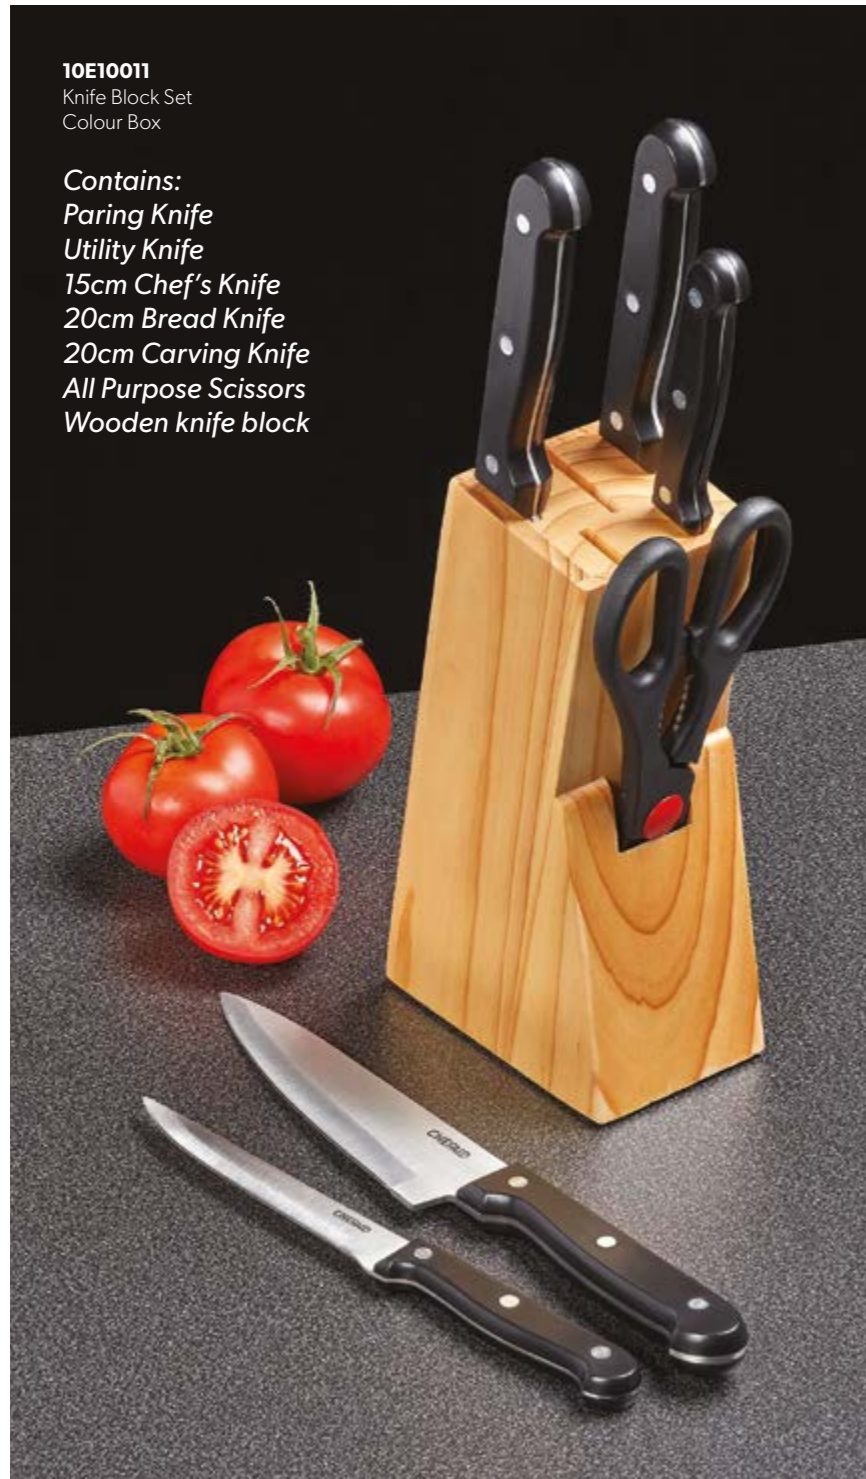

**10E15880**  
20cm Bread Knife  
Carded

**10E01590**  
24cm Chef's Knife  
Carded

**10E01589**  
24cm Carving Knife  
Carded

**10E10011**  
Knife Block Set  
Colour Box

Contains:  
Paring Knife  
Utility Knife  
15cm Chef's Knife  
20cm Bread Knife  
20cm Carving Knife  
All Purpose Scissors  
Wooden knife block