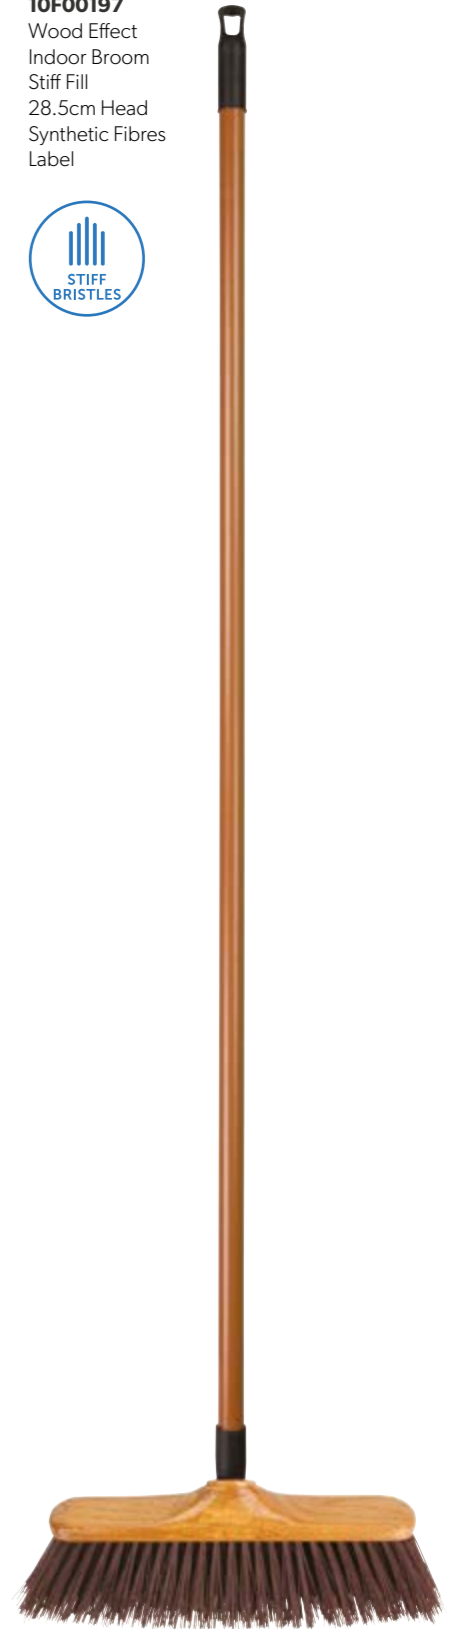

**10F00005**  
Wooden Indoor Broom  
29cm Head  
Synthetic Fibres  
Label

**10F00196**  
Wood Effect  
Indoor Broom  
Soft Fill  
28.5cm Head  
Synthetic Fibres  
Label

**10F00197**  
Wood Effect  
Indoor Broom  
Stiff Fill  
28.5cm Head  
Synthetic Fibres  
Label