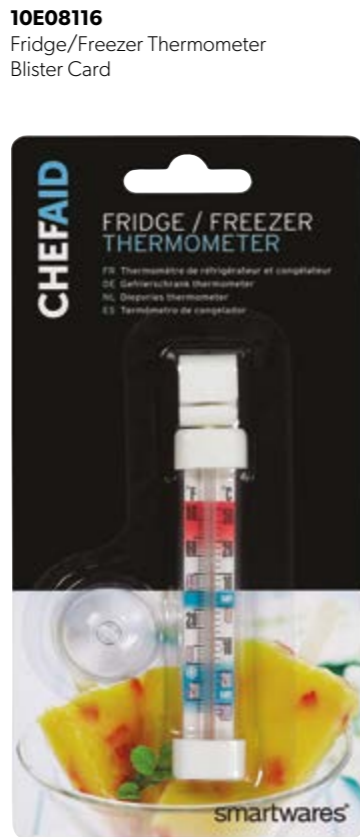

10E08122
Black 60 Min
Mechanical
Egg Shape Timer
Boxed

10E08116
Fridge/Freezer Thermometer
Blister Card