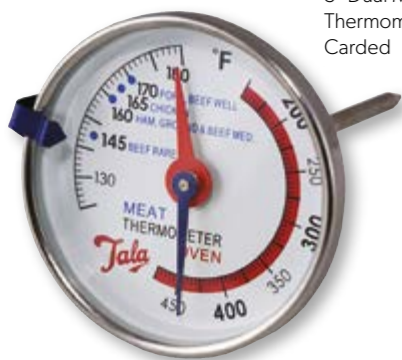

**10A21065**  
Glass Worktop Saver  
Grey Conversion Design  
40 x 30 x 0.4cm  
Boxed

**10A99958**  
Performance Granite Pestle and Mortar  
Boxed

**10A04104**  
3" Oven Thermometer  
Carded

**10A26013**  
2" Oven Thermometer  
Carded