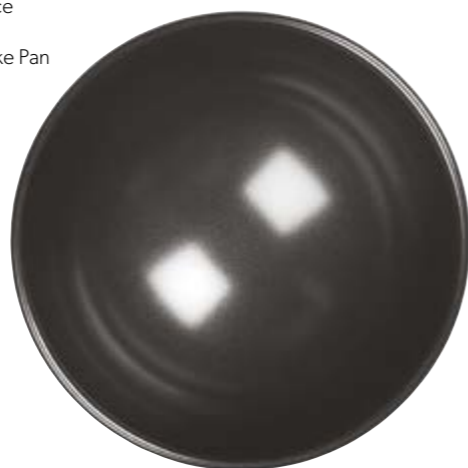

Tala Performance Square Cake Tins feature a loose base for easy removal.

The Sphere Cake Pan is perfect for creating spherical and dome shaped novelty cakes such as footballs, igloos, globes and hedgehogs.

10A10698
Performance
18cm Dia
Sphere Cake Pan
Carded

10A10669
Performance
Baking Tray
35.9 x 25 x 2.6cm approx
Carded