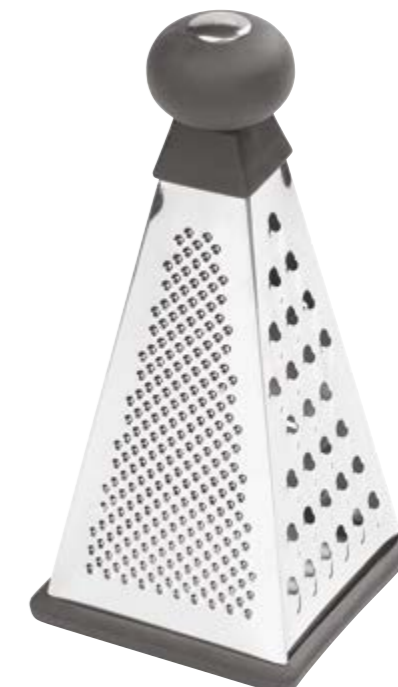

10A01843
Stainless Steel
Pyramid Grater
Sleeve