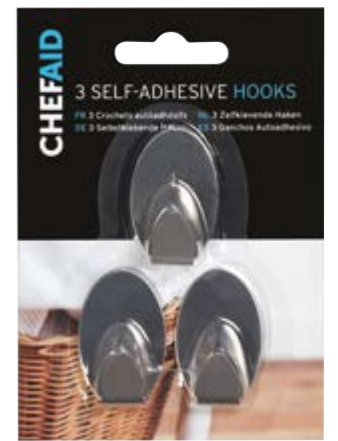

10E01664
Room Thermometer
Blister Card